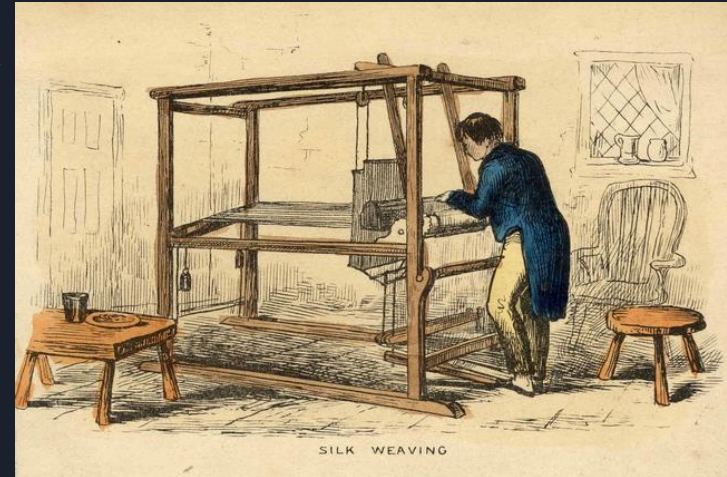

HG Wells: The Time Machine

- All Mighty
- Unpredictable
- Represented as the Green Porcelain Museum
- Can be conquered by certain men

Picture: Silk Maker

- Smoothly shapes future
- Is working as one to shape the future